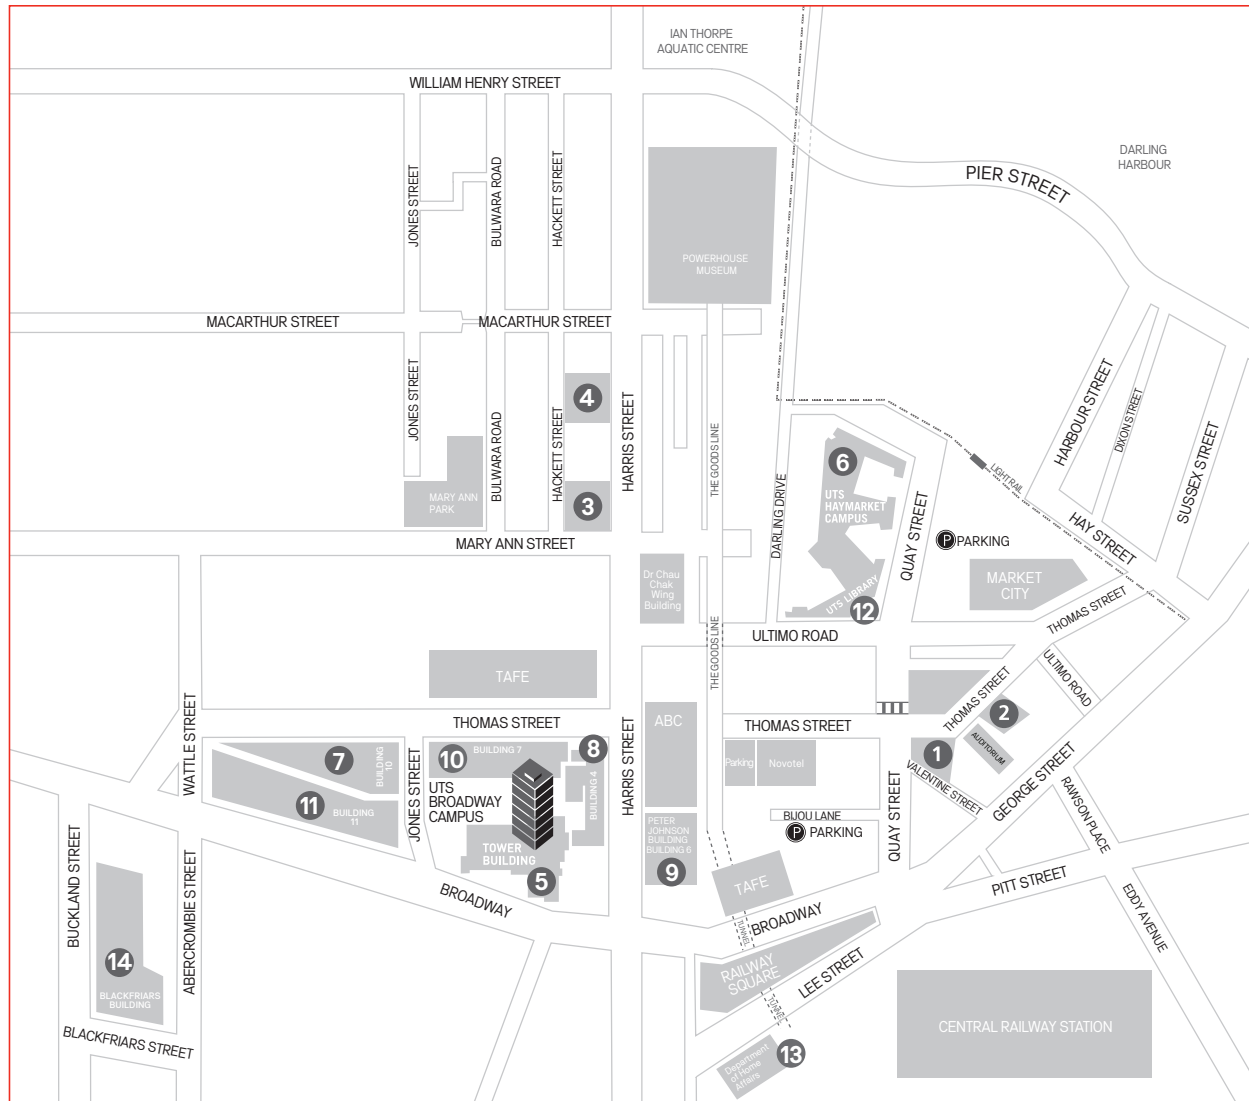

UTS Insearch Campus Map

- 1 UTS Insearch (Blue Building)**
 UTS Insearch Auditorium (Ground Floor)
 UTS Insearch Student Centre (Ground Floor)
 UTS Insearch Security (Ground Floor)
 Classrooms (Lvl 2, Lvl 3, Lvl 5, Lvl 6, Lvl 7, Lvl 8)
 Study Success Advisers (Lvl 4)
 Academic and ELT Reception (Lvl 4)
 Prayer Rooms (Lvl 3)
 Student Common Areas (Ground Floor, Lvl 2, Lvl 5)
 UTS Insearch Corporate Reception (Lvl 9)
 187 Thomas Street, Haymarket
- 2 CPSU House**
 UTS Insearch Security (Lvl 1)
 Classrooms (Lvl 1, Lvl 2, Lvl 3 Lvl 4)
 HELPS Centre (Lvl 4)
 Student Common Area (Lvl 3, Ground Floor)
 191 Thomas Street, Haymarket
- 3 645 Harris Street Campus**
 Classrooms (Lvl 1, Lvl 3, Lvl 4)
 Auditorium (Lvl 4)
 Student Common Areas (Ground Floor)
 UTS Insearch Security (Ground Floor)
 645 Harris Street, Ultimo
- 4 609 Harris Street Campus**
 Classrooms (Ground Floor, Lvl 1)
 UTS Insearch Security (Ground Floor)
- 5 UTS Tower Building (CB01)**
 UTS Chaplaincy - Prayer Room 1 (Level 3)
 UTS Health Service
 UTS Counselling Services
 UTS Legal Service
 UTS Tower, 15 Broadway, Broadway
- 6 UTS Building 5, Block C (CB05C)**
 UTS Business
 1-9 Quay Street, Haymarket
- 7 UTS Building 10 (CB10)**
 UTS International Office
 235 Jones Street, Broadway
- 8 UTS Building 4 (CB04)**
 UTS Physics and Chemistry Laboratories
 745 Harris Street, Broadway
- 9 UTS Peter Johnson Building - Building 6 (CB06)**
 702-730 Harris Street, Broadway
- 10 UTS Building 7 (CB7)**
 UTS Faculty of Science
 638 Jones Street, Broadway
- 11 UTS Building 11 (CB11)**
 UTS Engineering Laboratories
 81 - 115 Broadway, Broadway
- 12 UTS Library**
 Corner Quay Street & Ultimo Road, Haymarket
- 13 Department of Home Affairs**
 Upper Ground Entrance, 26 Lee Street, Sydney
- 14 Blackfriars Building**
 Blackfriars Street, Chippendale